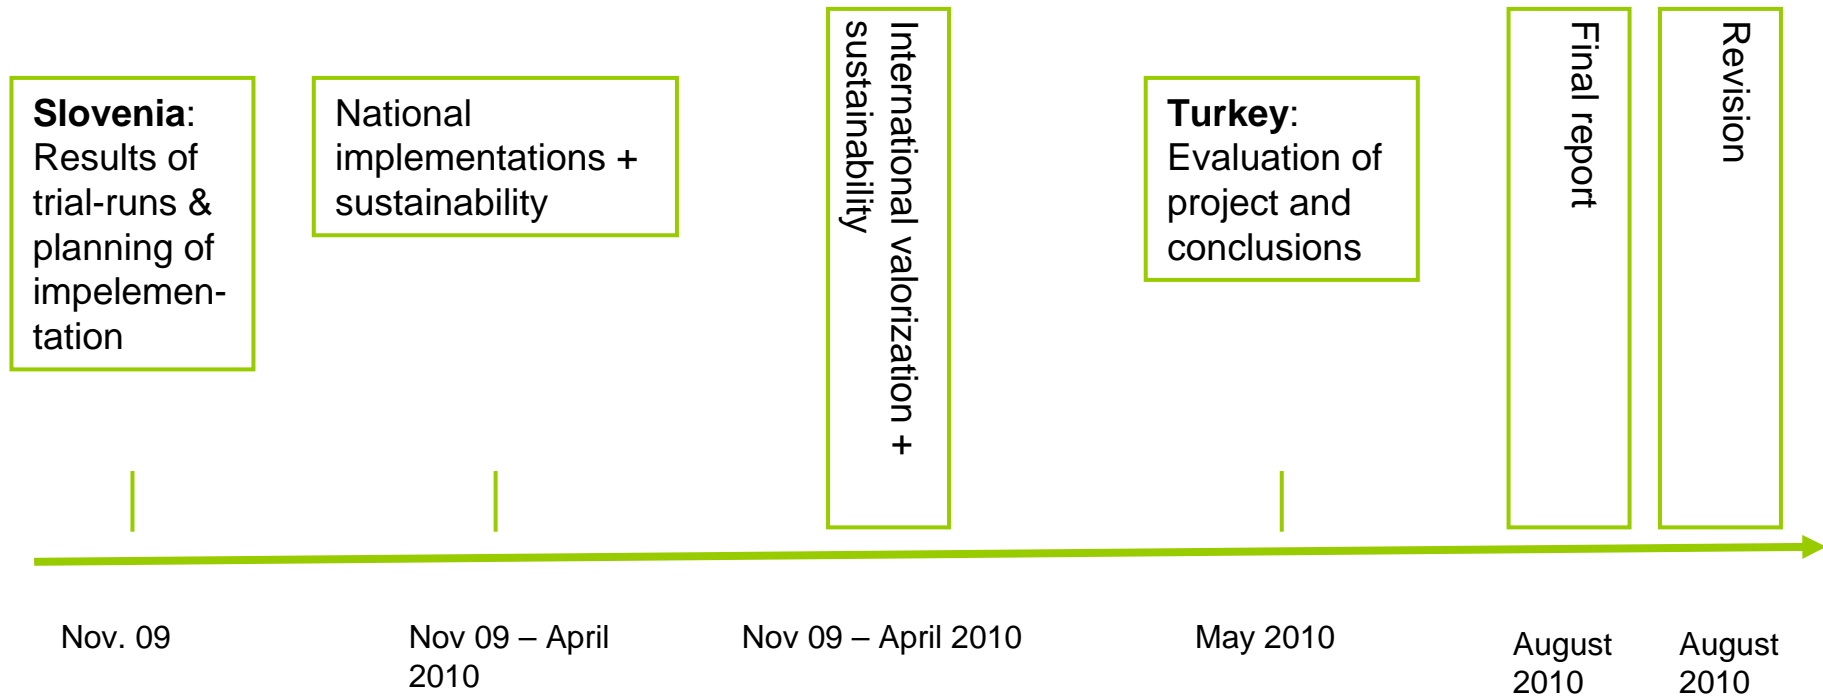

# Phase 1 Generic model + country versions of TrainerGuide, Oct. 08 – Oct. 09

## Phase 2 Implementation, sustainability and evaluation, Nov. 09 – August 2010

**Valorisation:** Dissemination and implementation, nationally and internationally

**Quality**