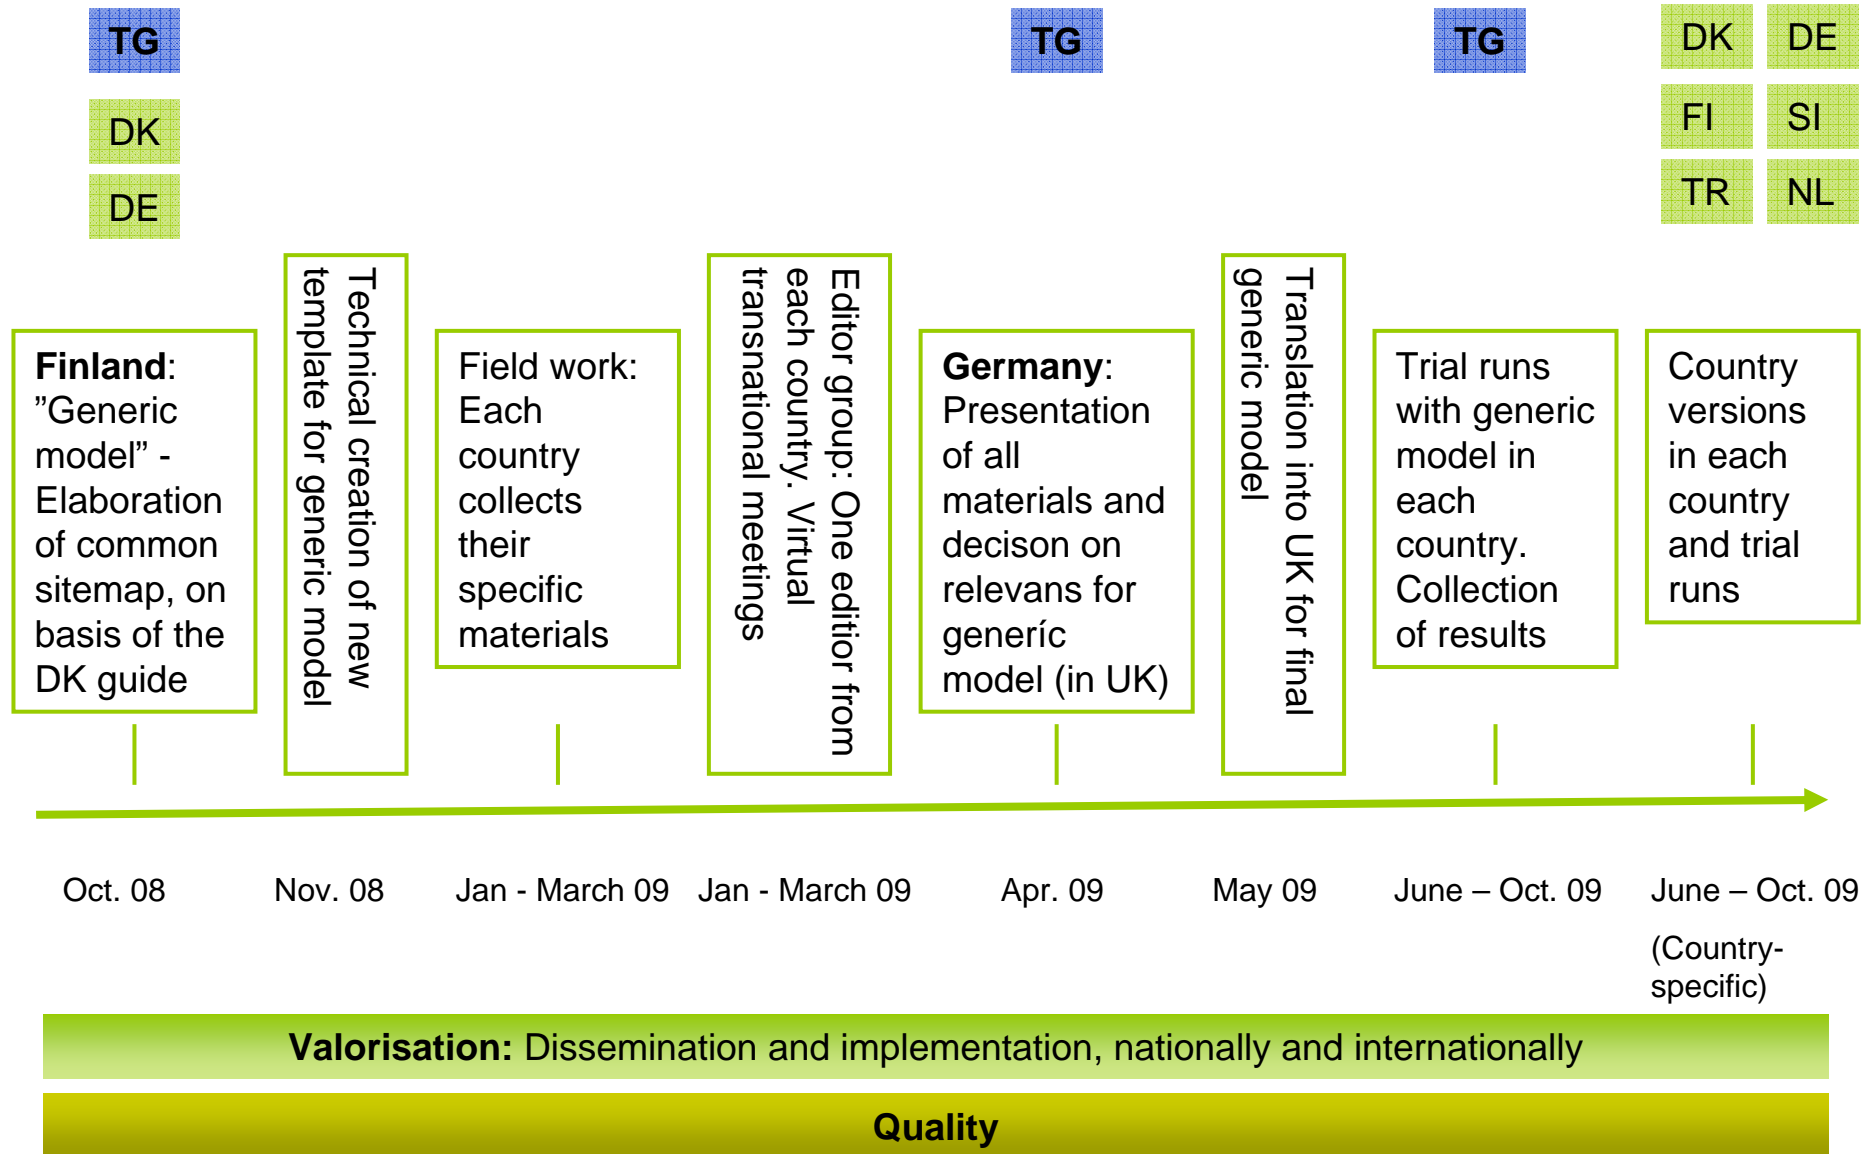

# Phase 1 Generic model + country versions of TrainerGuide, Oct. 08 – Oct. 09

## Phase 2 Implementation, sustainability and evaluation, Nov. 09 – August 2010

**Valorisation:** Dissemination and implementation, nationally and internationally

**Quality**